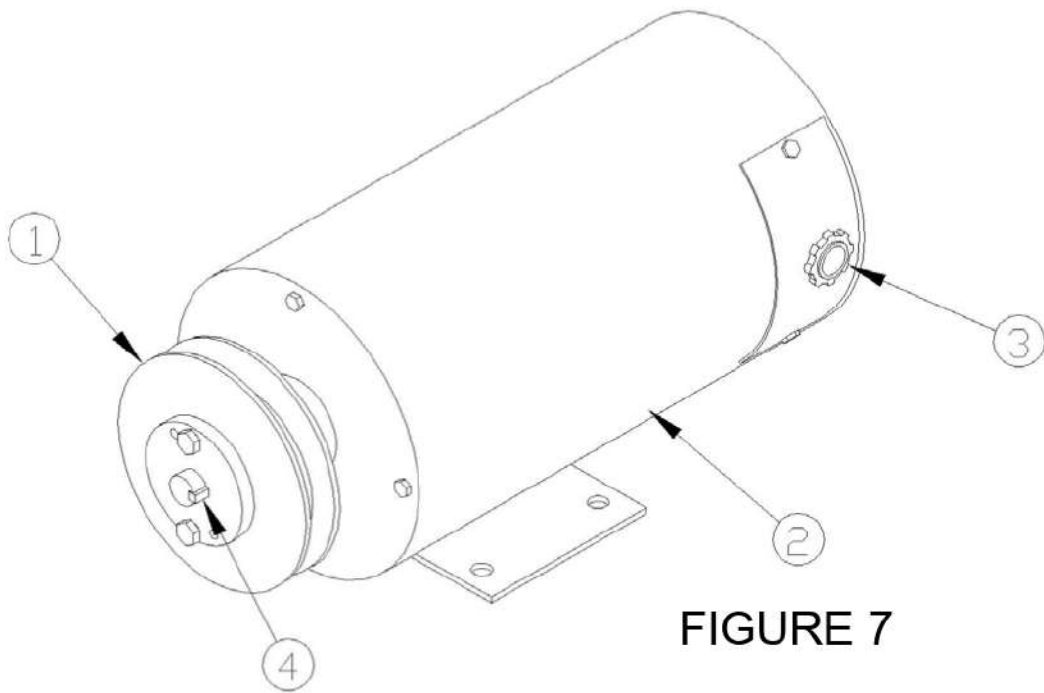

FIGURE 1

FIGURE 2

FIGURE 3

FIGURE 6

FIGURE 7

FIGURE 10

FIGURE 12

FIGURE 13

FILTER, FUEL OIL AY
 PART NO. C49060
 FIGURE 17

9	2	62641-3	ELBOW, 1/4MP-3/8T, PLASTIC
8	4	157728	SCREW, 1/4-20 x 5/8 TRCR
7	4	121753	WASHER, LOCK, 1/4"
6	4	120392	WASHER, FLAT 1/4"
5	1	45032-5	FILTER ELEMENT (YARN)
4	1	49080	PLATE AY, FILTER MTG
2	1	45032-3	CAP (REIN.POLYPROP)
1	1	45032-2	BODY (REIN.POLYPROP)
ITEM	QTY	PART NO.	DESCRIPTION