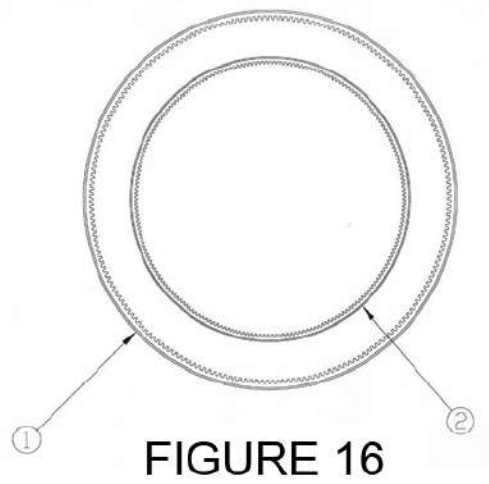

FIGURE 1

FIGURE 2

FIGURE 3

FIGURE 6

FIGURE 7

FIGURE 10

FIGURE 12

FIGURE 13

FILTER, FUEL OIL AY
 PART NO. C49060
 FIGURE 17

9	2	62641-3	ELBOW, 1/4MP-3/8T, PLASTIC
8	4	157728	SCREW, 1/4-20 x 5/8 TRCR
7	4	121753	WASHER, LOCK, 1/4"
6	4	120392	WASHER, FLAT 1/4"
5	1	45032-5	FILTER ELEMENT (YARN)
4	1	49080	PLATE AY, FILTER MTG
2	1	45032-3	CAP (REIN.POLYPROP)
1	1	45032-2	BODY (REIN.POLYPROP)
ITEM	QTY	PART NO.	DESCRIPTION