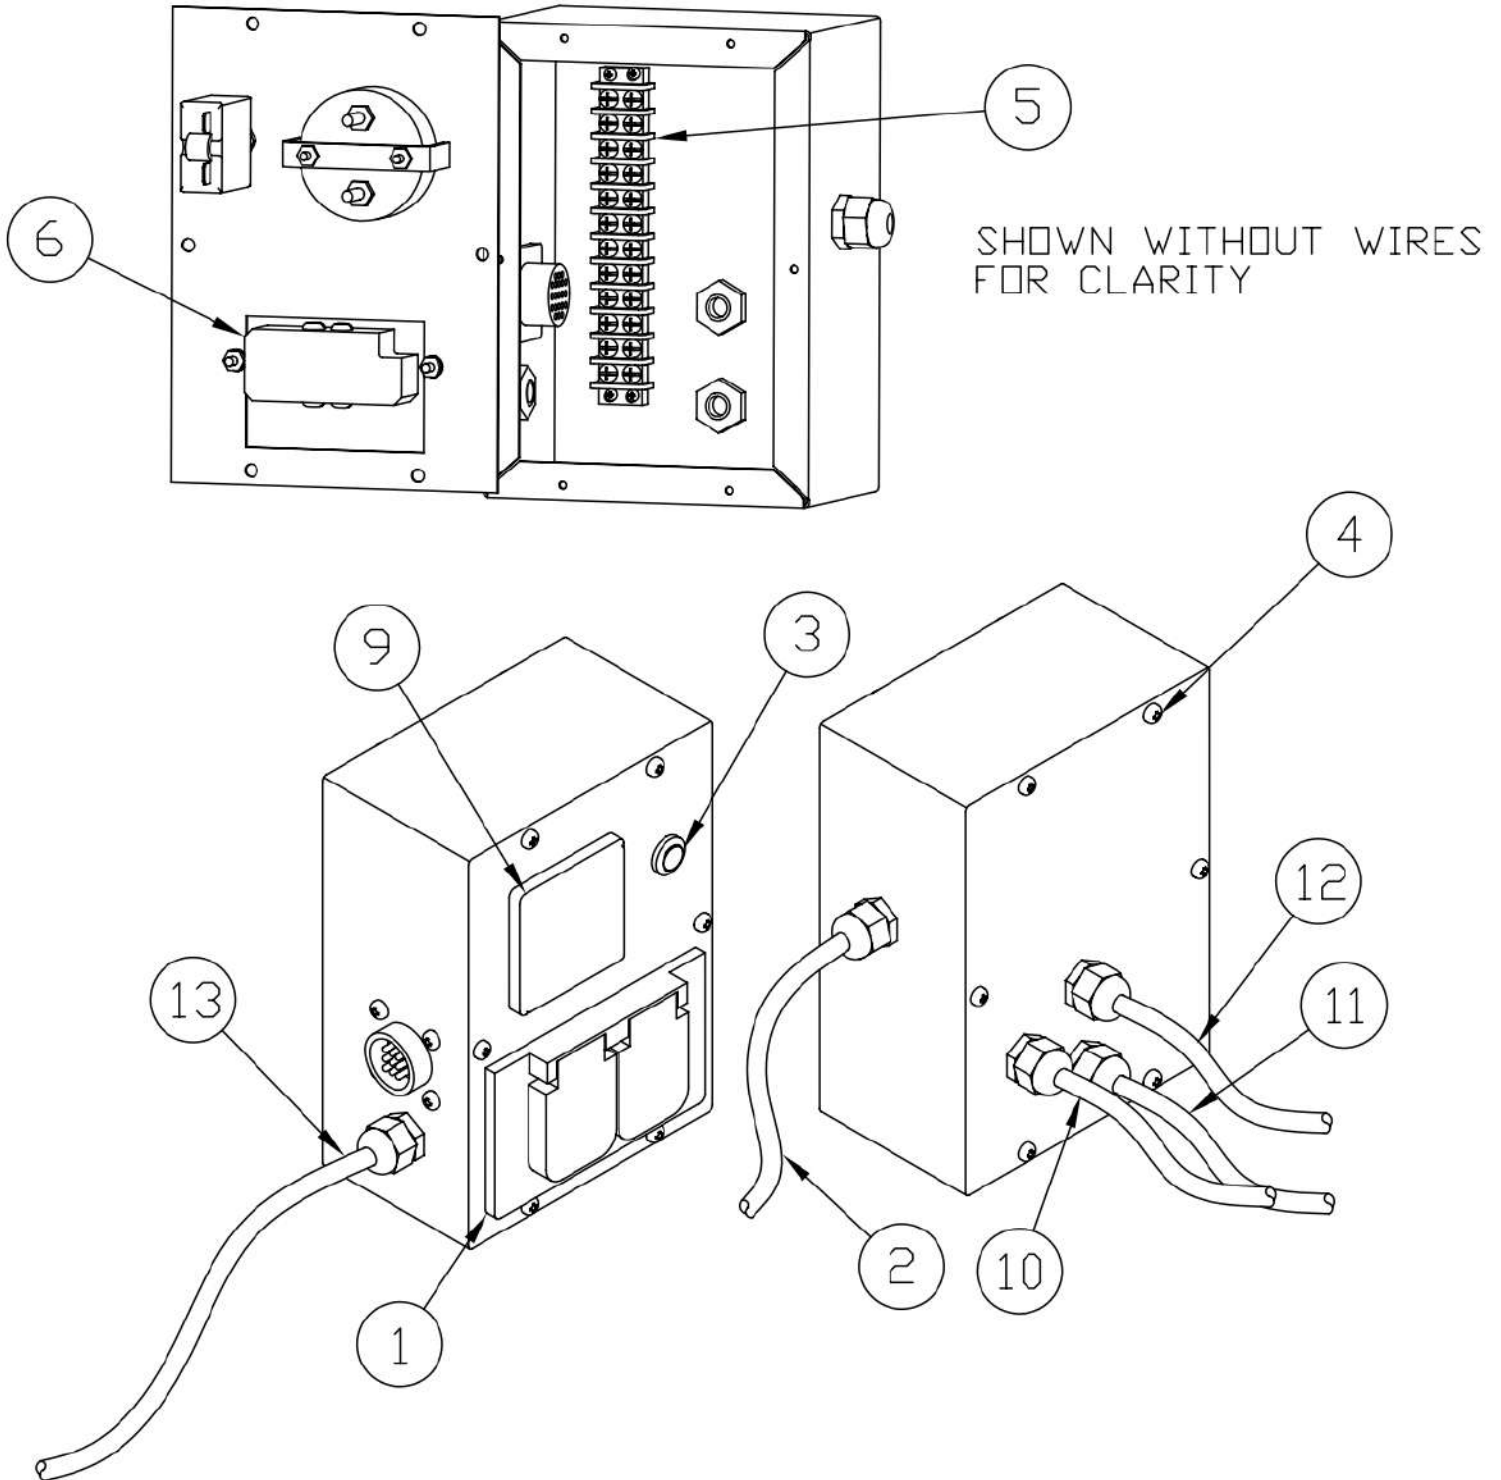

FIGURE 1

FIGURE 2

FIGURE 3

FIGURE 6

FIGURE 7

FIGURE 10

FIGURE 12

FIGURE 13

FILTER, FUEL OIL AY
 PART NO. C49060
 FIGURE 17

9	2	62641-3	ELBOW, 1/4MP-3/8T, PLASTIC
8	4	157728	SCREW, 1/4-20 x 5/8 TRCR
7	4	121753	WASHER, LOCK, 1/4"
6	4	120392	WASHER, FLAT 1/4"
5	1	45032-5	FILTER ELEMENT (YARN)
4	1	49080	PLATE AY, FILTER MTG
2	1	45032-3	CAP (REIN.POLYPROP)
1	1	45032-2	BODY (REIN.POLYPROP)
ITEM	QTY	PART NO.	DESCRIPTION