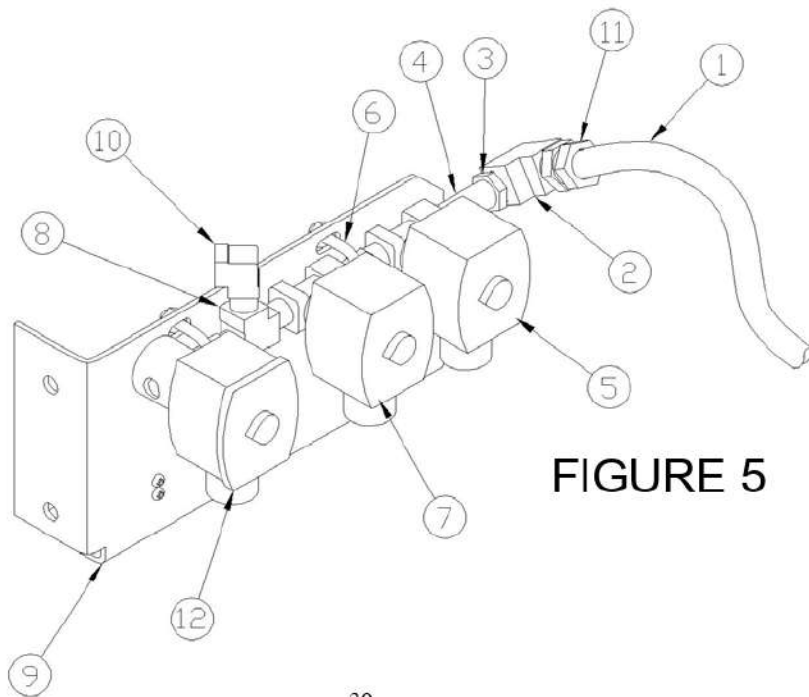

FIGURE 1

FIGURE 2

FIGURE 3

FIGURE 6

FIGURE 7

FIGURE 10

FIGURE 12

FIGURE 13

FILTER, FUEL OIL AY
 PART NO. C49060
 FIGURE 17

9	2	62641-3	ELBOW, 1/4MP-3/8T, PLASTIC
8	4	157728	SCREW, 1/4-20 x 5/8 TRCR
7	4	121753	WASHER, LOCK, 1/4"
6	4	120392	WASHER, FLAT 1/4"
5	1	45032-5	FILTER ELEMENT (YARN)
4	1	49080	PLATE AY, FILTER MTG
2	1	45032-3	CAP (REIN.POLYPROP)
1	1	45032-2	BODY (REIN.POLYPROP)
ITEM	QTY	PART NO.	DESCRIPTION