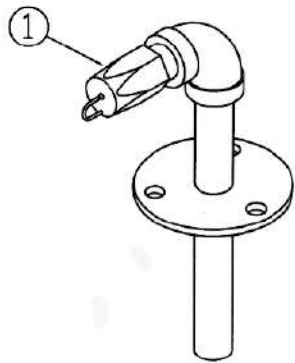

FIGURE 1

FIGURE 2

FIGURE 3

FIGURE 6

FIGURE 7

FIGURE 10

FIGURE 12

FIGURE 13

FILTER, FUEL OIL AY
 PART NO. C49060
 FIGURE 17

9	2	62641-3	ELBOW, 1/4MP-3/8T, PLASTIC
8	4	157728	SCREW, 1/4-20 x 5/8 TRCR
7	4	121753	WASHER, LOCK, 1/4"
6	4	120392	WASHER, FLAT 1/4"
5	1	45032-5	FILTER ELEMENT (YARN)
4	1	49080	PLATE AY, FILTER MTG
2	1	45032-3	CAP (REIN.POLYPROP)
1	1	45032-2	BODY (REIN.POLYPROP)
ITEM	QTY	PART NO.	DESCRIPTION