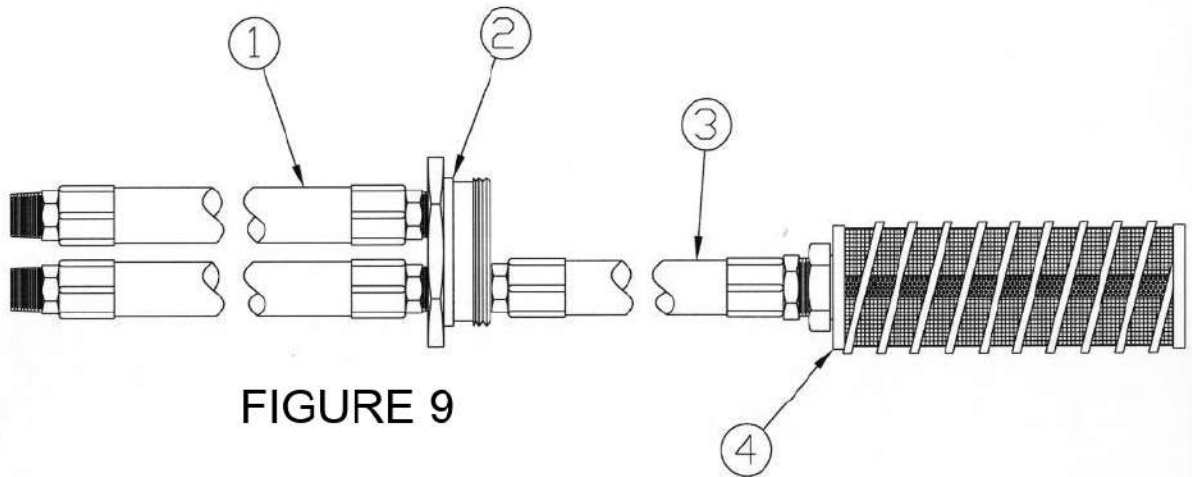

FIGURE 1

FIGURE 2

FIGURE 3

FIGURE 6

FIGURE 7

FIGURE 10

FIGURE 12

FIGURE 13

FILTER, FUEL OIL AY
 PART NO. C49060
 FIGURE 17

9	2	62641-3	ELBOW, 1/4MP-3/8T, PLASTIC
8	4	157728	SCREW, 1/4-20 x 5/8 TRCR
7	4	121753	WASHER, LOCK, 1/4"
6	4	120392	WASHER, FLAT 1/4"
5	1	45032-5	FILTER ELEMENT (YARN)
4	1	49080	PLATE AY, FILTER MTG
2	1	45032-3	CAP (REIN.POLYPROP)
1	1	45032-2	BODY (REIN.POLYPROP)
ITEM	QTY	PART NO.	DESCRIPTION