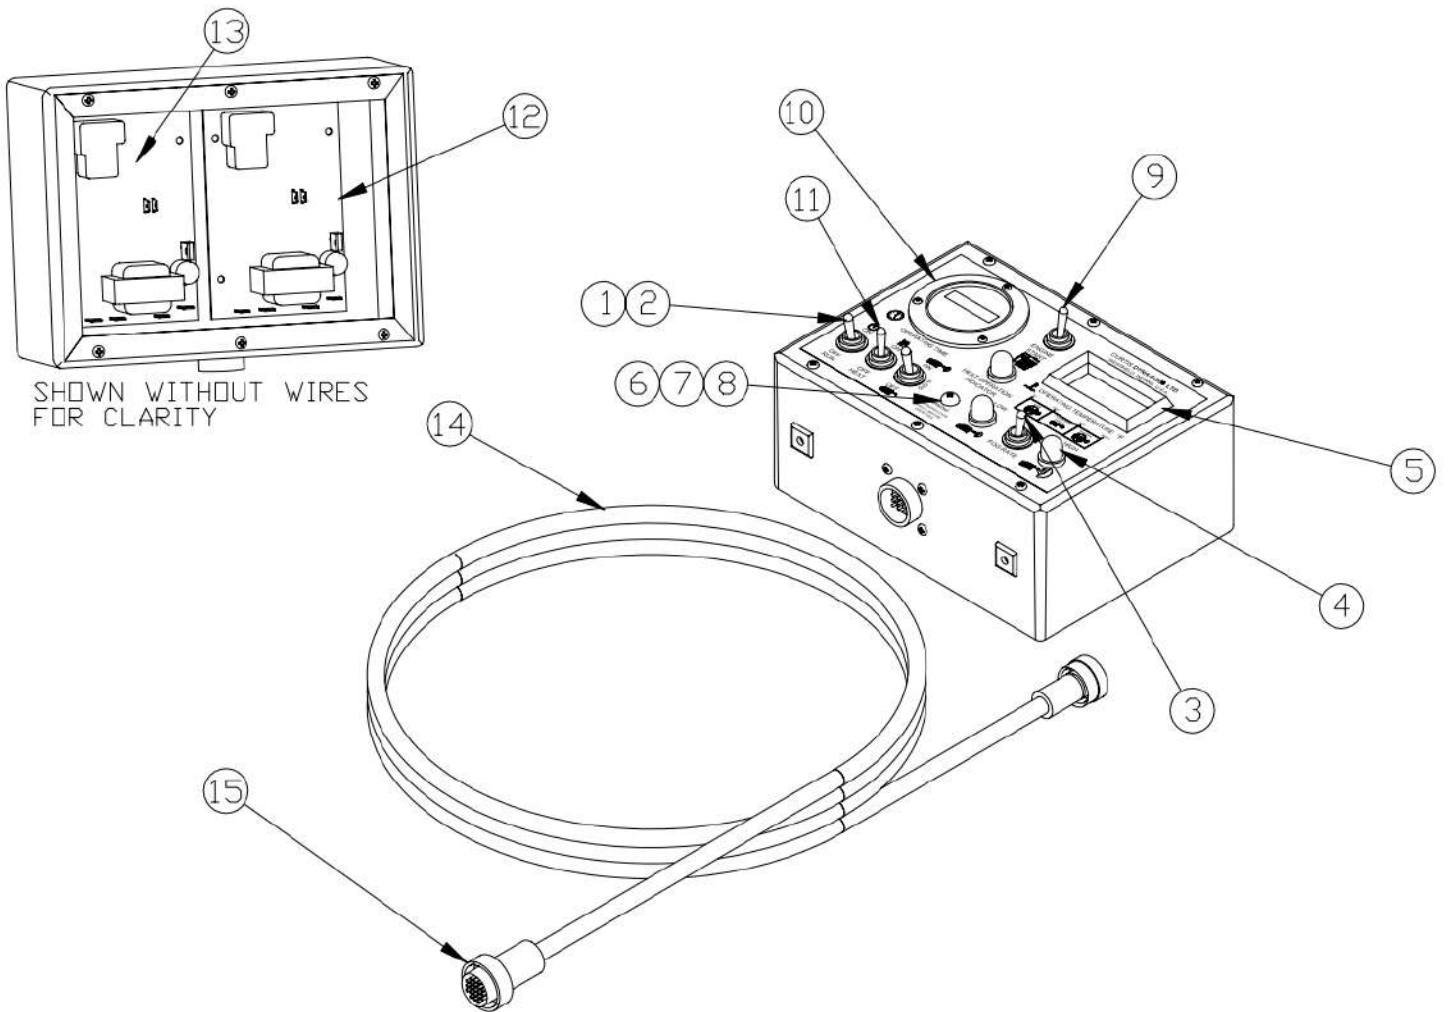

FIGURE 1

FIGURE 2

FIGURE 3

FIGURE 6

FIGURE 7

FIGURE 10

FIGURE 12

FIGURE 13

FILTER, FUEL OIL AY
 PART NO. C49060
 FIGURE 17

9	2	62641-3	ELBOW, 1/4MP-3/8T, PLASTIC
8	4	157728	SCREW, 1/4-20 x 5/8 TRCR
7	4	121753	WASHER, LOCK, 1/4"
6	4	120392	WASHER, FLAT 1/4"
5	1	45032-5	FILTER ELEMENT (YARN)
4	1	49080	PLATE AY, FILTER MTG
2	1	45032-3	CAP (REIN.POLYPROP)
1	1	45032-2	BODY (REIN.POLYPROP)
ITEM	QTY	PART NO.	DESCRIPTION