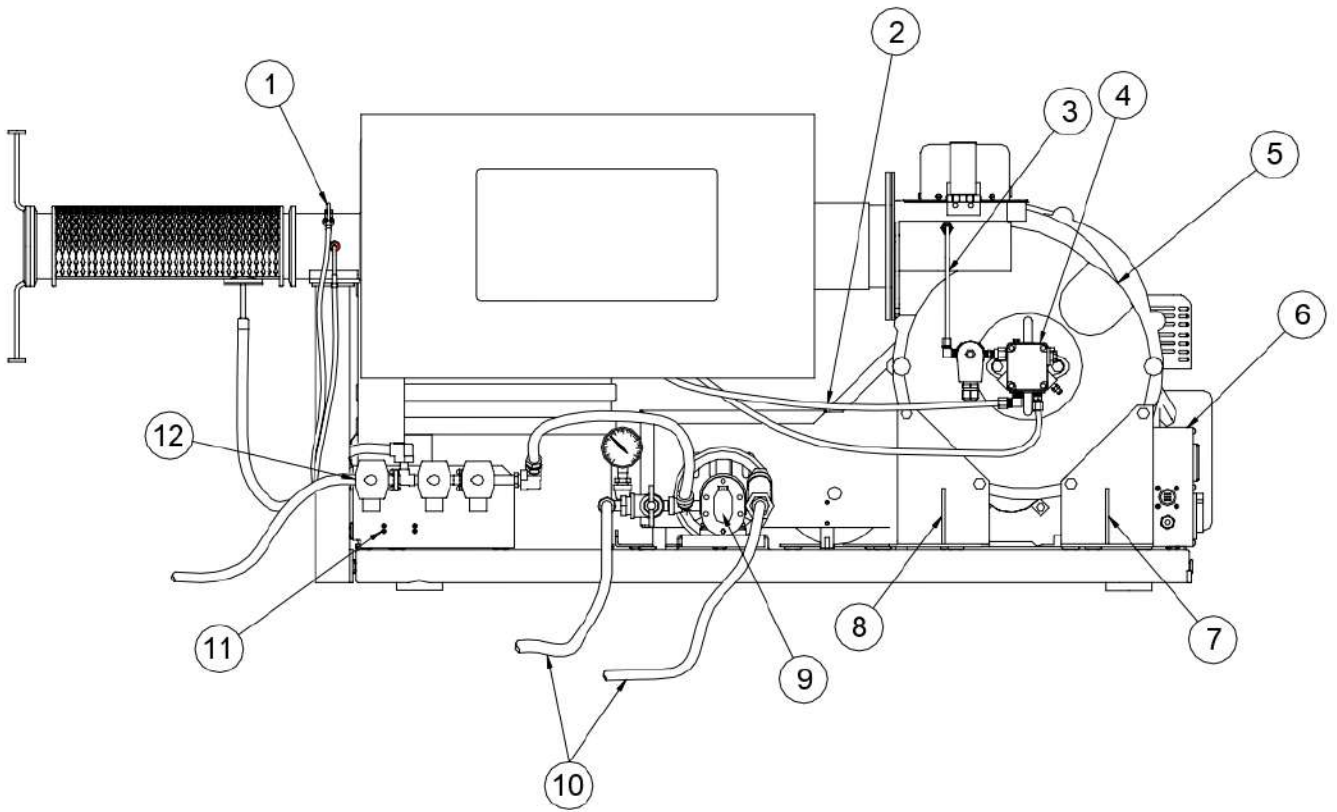

FIGURE 1

FIGURE 2

FIGURE 3

FIGURE 6

FIGURE 7

FIGURE 10

FIGURE 12

FIGURE 13

FILTER, FUEL OIL AY
 PART NO. C49060
 FIGURE 17

9	2	62641-3	ELBOW, 1/4MP-3/8T, PLASTIC
8	4	157728	SCREW, 1/4-20 x 5/8 TRCR
7	4	121753	WASHER, LOCK, 1/4"
6	4	120392	WASHER, FLAT 1/4"
5	1	45032-5	FILTER ELEMENT (YARN)
4	1	49080	PLATE AY, FILTER MTG
2	1	45032-3	CAP (REIN.POLYPROP)
1	1	45032-2	BODY (REIN.POLYPROP)
ITEM	QTY	PART NO.	DESCRIPTION