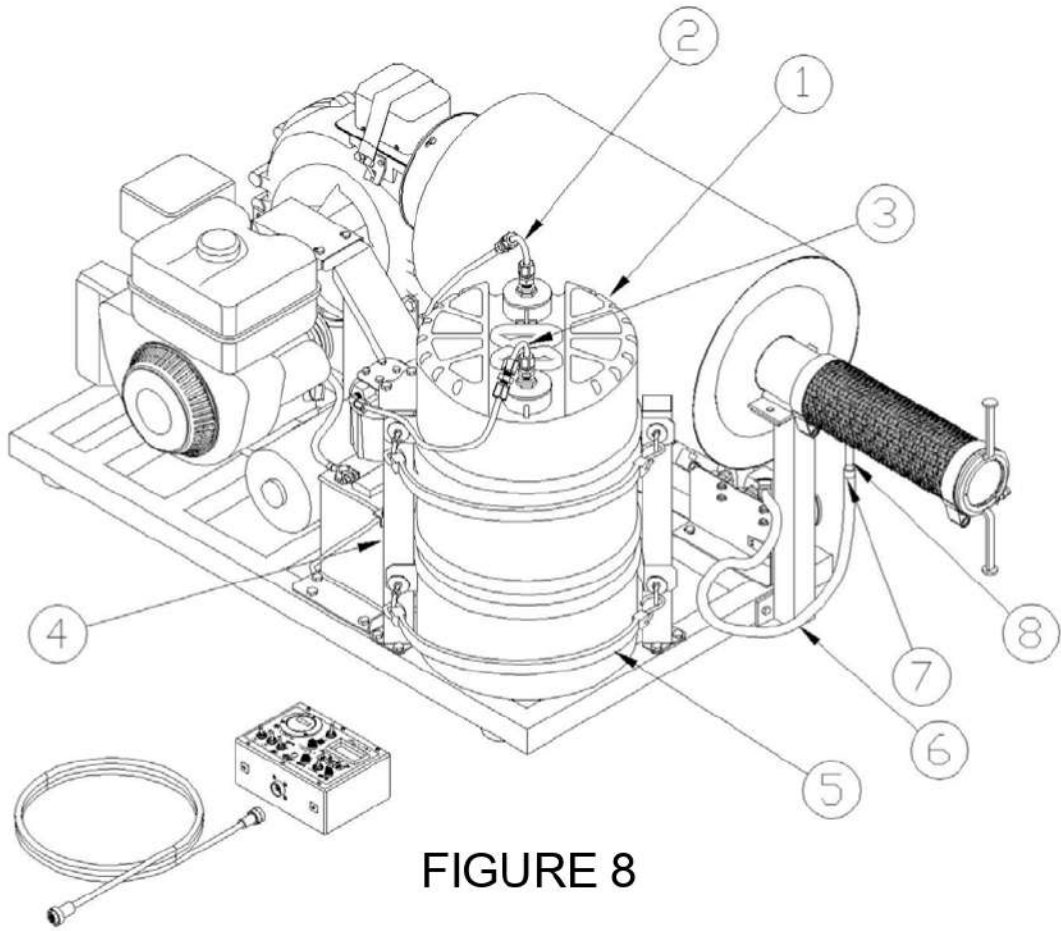

FIGURE 1

FIGURE 2

FIGURE 3

FIGURE 6

FIGURE 7

FIGURE 10

FIGURE 12

FIGURE 13

FILTER, FUEL OIL AY
 PART NO. C49060
 FIGURE 17

9	2	62641-3	ELBOW, 1/4MP-3/8T, PLASTIC
8	4	157728	SCREW, 1/4-20 x 5/8 TRCR
7	4	121753	WASHER, LOCK, 1/4"
6	4	120392	WASHER, FLAT 1/4"
5	1	45032-5	FILTER ELEMENT (YARN)
4	1	49080	PLATE AY, FILTER MTG
2	1	45032-3	CAP (REIN.POLYPROP)
1	1	45032-2	BODY (REIN.POLYPROP)
ITEM	QTY	PART NO.	DESCRIPTION