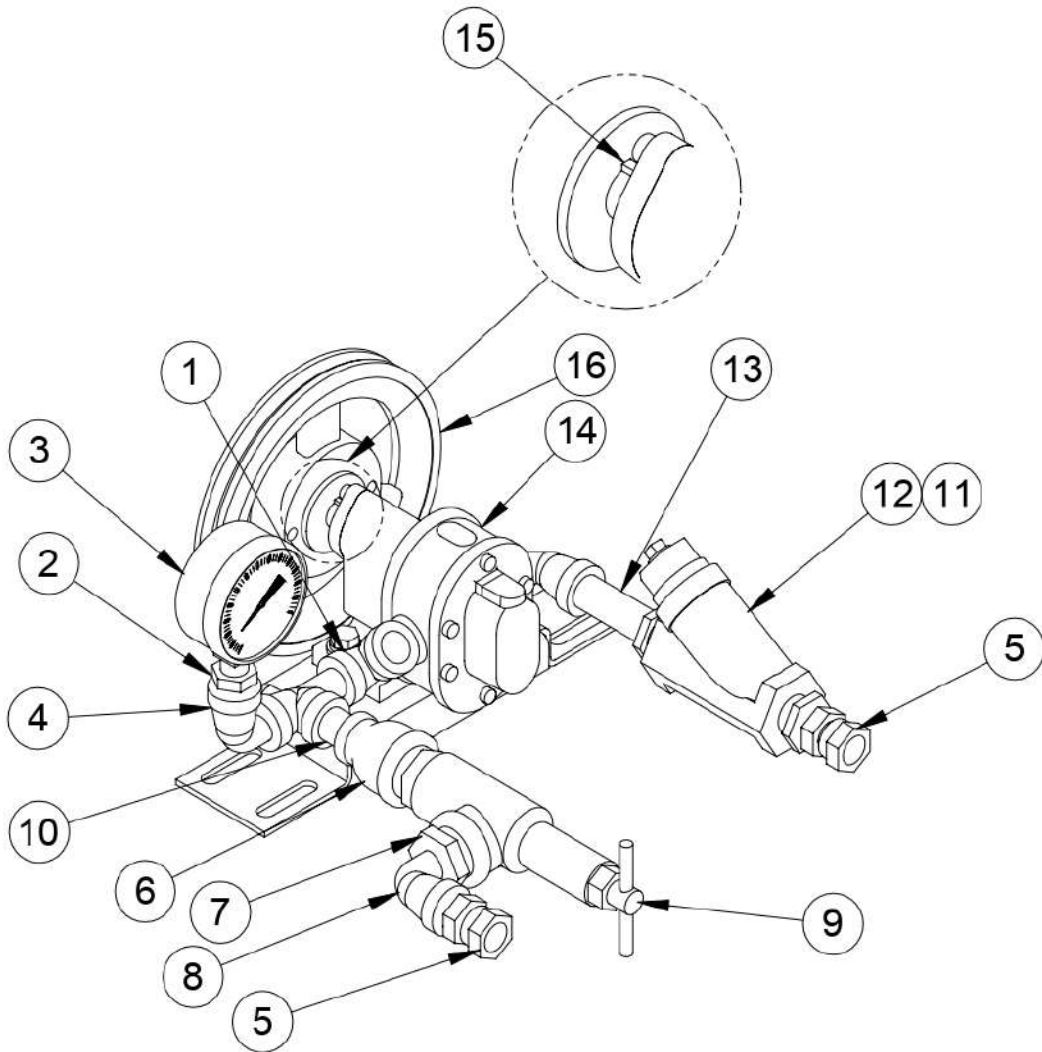

FIGURE 1

FIGURE 2

FIGURE 3

FIGURE 6

FIGURE 7

FIGURE 10

FIGURE 12

FIGURE 13

FILTER, FUEL OIL AY
 PART NO. C49060
 FIGURE 17

9	2	62641-3	ELBOW, 1/4MP-3/8T, PLASTIC
8	4	157728	SCREW, 1/4-20 x 5/8 TRCR
7	4	121753	WASHER, LOCK, 1/4"
6	4	120392	WASHER, FLAT 1/4"
5	1	45032-5	FILTER ELEMENT (YARN)
4	1	49080	PLATE AY, FILTER MTG
2	1	45032-3	CAP (REIN.POLYPROP)
1	1	45032-2	BODY (REIN.POLYPROP)
ITEM	QTY	PART NO.	DESCRIPTION