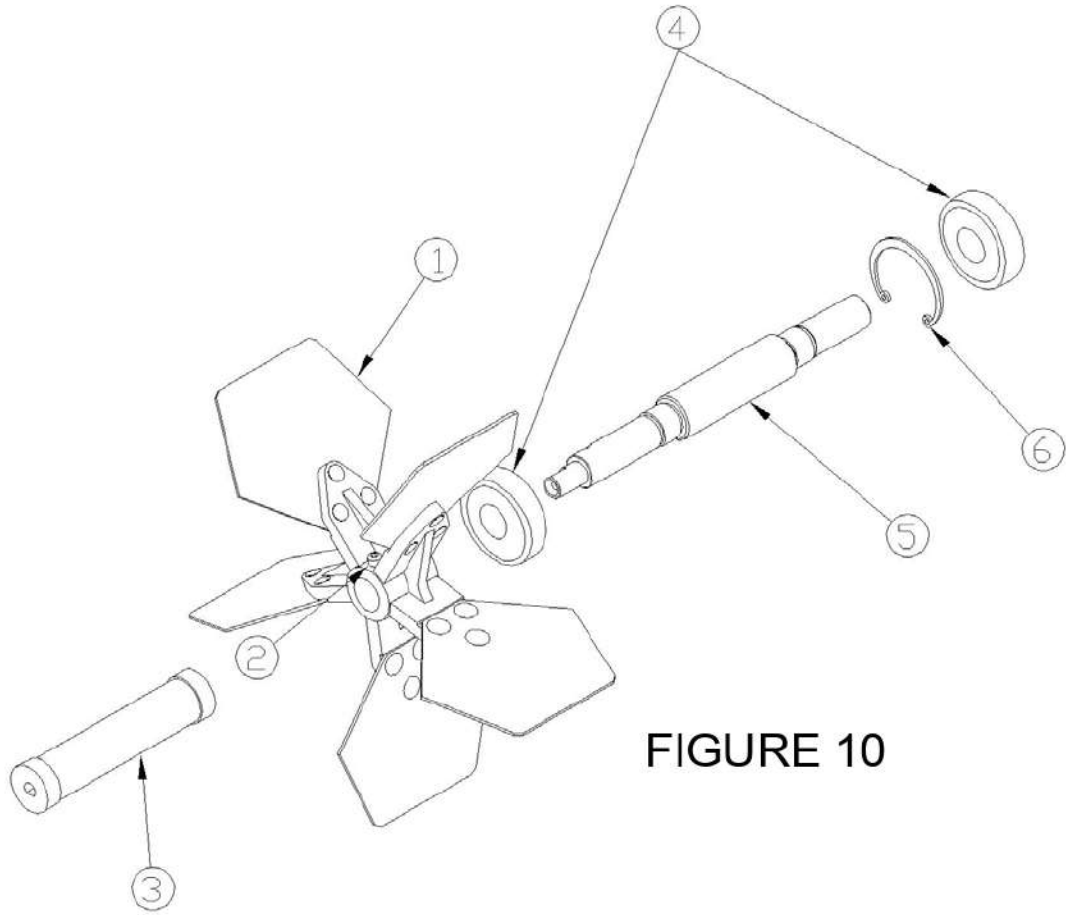

FIGURE 1

FIGURE 2

FIGURE 3

FIGURE 6

FIGURE 7

FIGURE 10

FIGURE 12

FIGURE 13

FILTER, FUEL OIL AY
 PART NO. C49060
 FIGURE 17

9	2	62641-3	ELBOW, 1/4MP-3/8T, PLASTIC
8	4	157728	SCREW, 1/4-20 x 5/8 TRCR
7	4	121753	WASHER, LOCK, 1/4"
6	4	120392	WASHER, FLAT 1/4"
5	1	45032-5	FILTER ELEMENT (YARN)
4	1	49080	PLATE AY, FILTER MTG
2	1	45032-3	CAP (REIN.POLYPROP)
1	1	45032-2	BODY (REIN.POLYPROP)
ITEM	QTY	PART NO.	DESCRIPTION