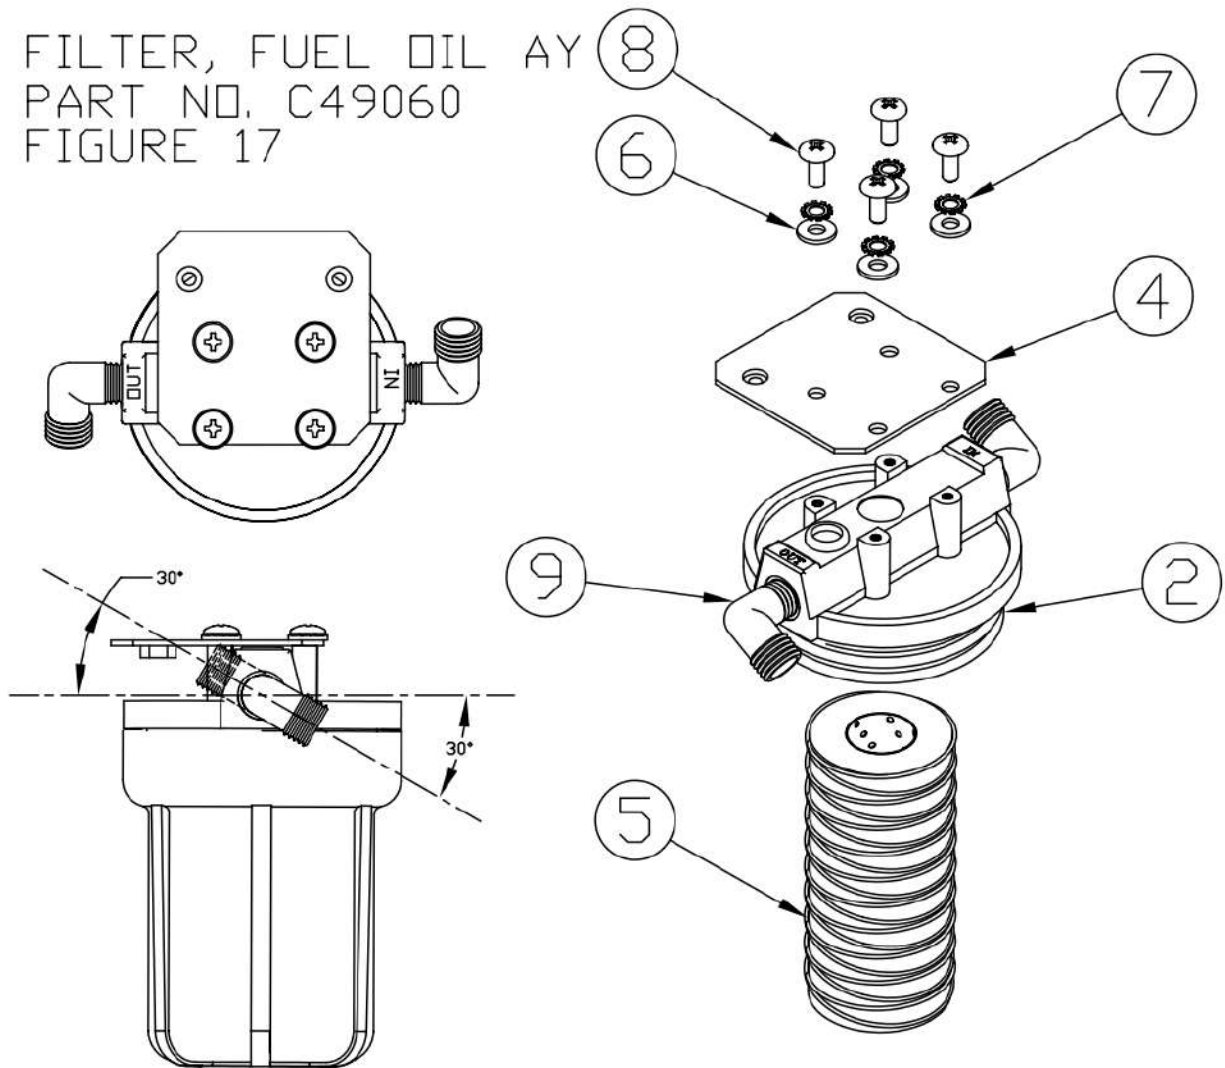

FIGURE 1

FIGURE 2

FIGURE 3

FIGURE 6

FIGURE 7

FIGURE 10

FIGURE 12

FIGURE 13

FILTER, FUEL OIL AY
 PART NO. C49060
 FIGURE 17

9	2	62641-3	ELBOW, 1/4MP-3/8T, PLASTIC
8	4	157728	SCREW, 1/4-20 x 5/8 TRCR
7	4	121753	WASHER, LOCK, 1/4"
6	4	120392	WASHER, FLAT 1/4"
5	1	45032-5	FILTER ELEMENT (YARN)
4	1	49080	PLATE AY, FILTER MTG
2	1	45032-3	CAP (REIN.POLYPROP)
1	1	45032-2	BODY (REIN.POLYPROP)
ITEM	QTY	PART NO.	DESCRIPTION