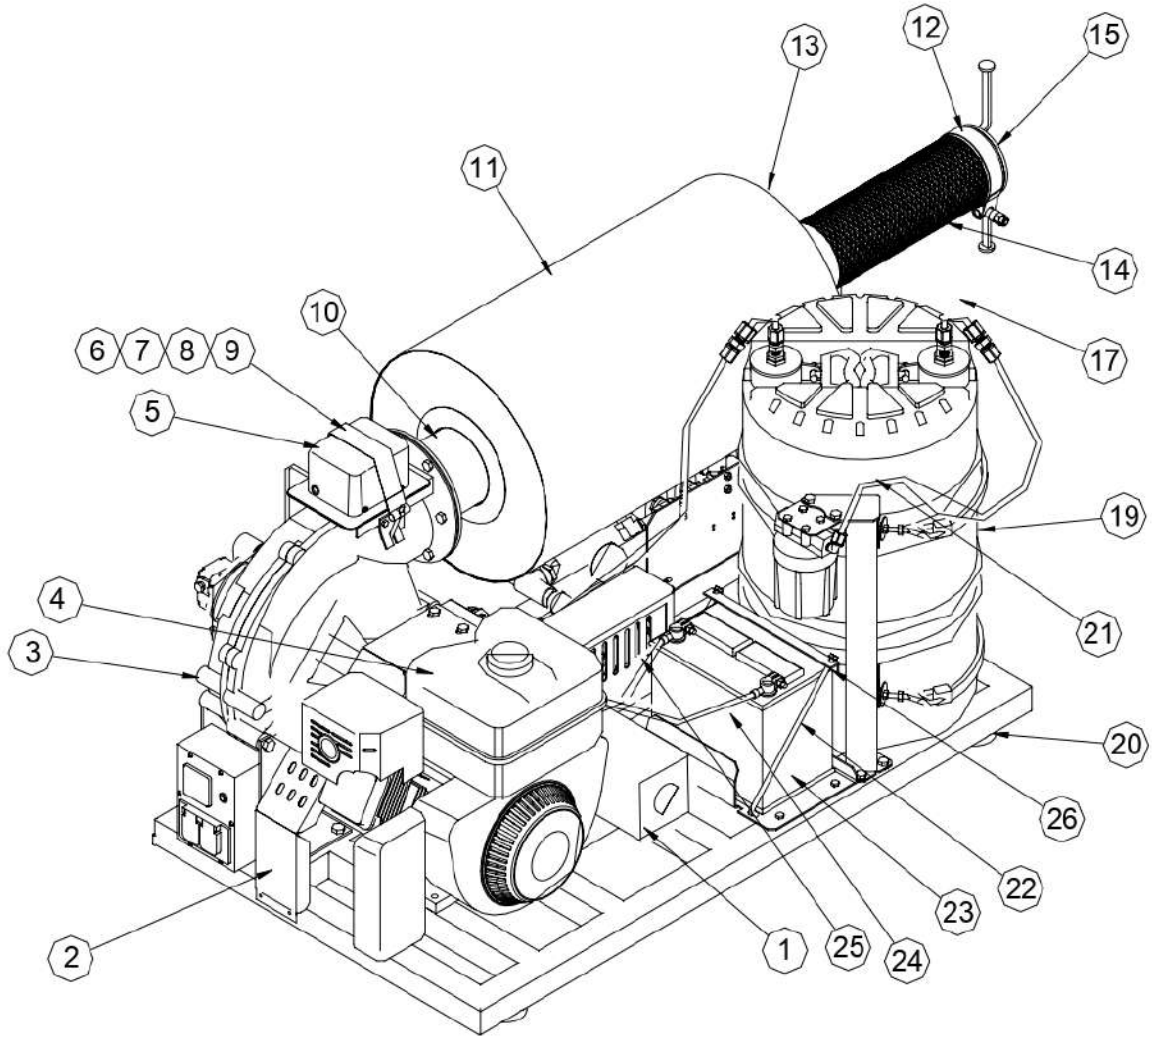

FIGURE 1

FIGURE 2

FIGURE 3

FIGURE 6

FIGURE 7

FIGURE 10

FIGURE 12

FIGURE 13

FILTER, FUEL OIL AY
 PART NO. C49060
 FIGURE 17

9	2	62641-3	ELBOW, 1/4MP-3/8T, PLASTIC
8	4	157728	SCREW, 1/4-20 x 5/8 TRCR
7	4	121753	WASHER, LOCK, 1/4"
6	4	120392	WASHER, FLAT 1/4"
5	1	45032-5	FILTER ELEMENT (YARN)
4	1	49080	PLATE AY, FILTER MTG
2	1	45032-3	CAP (REIN.POLYPROP)
1	1	45032-2	BODY (REIN.POLYPROP)
ITEM	QTY	PART NO.	DESCRIPTION