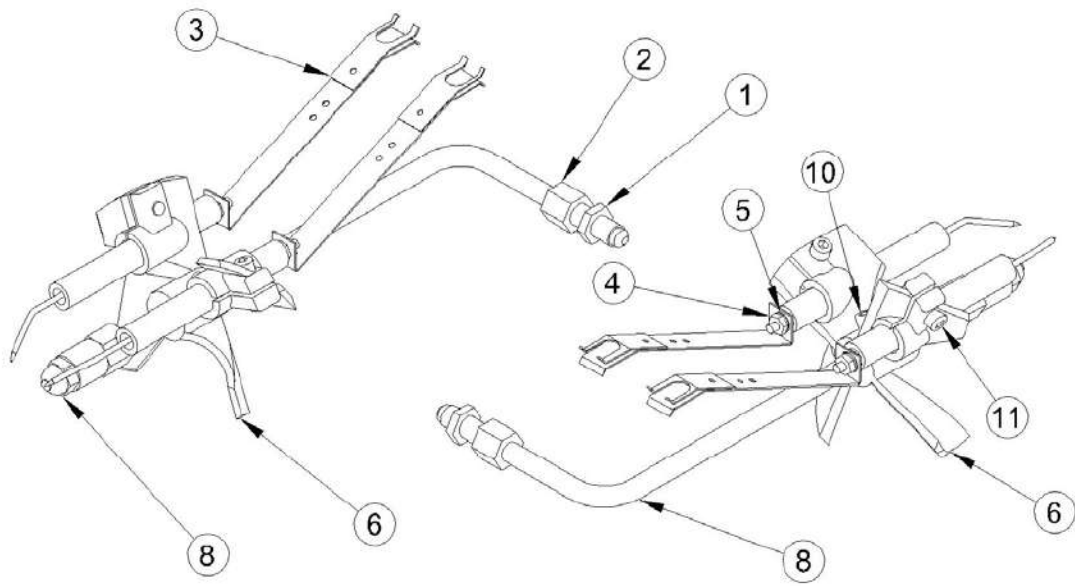

FIGURE 1

FIGURE 2

FIGURE 3

FIGURE 6

FIGURE 7

FIGURE 10

FIGURE 12

FIGURE 13

FILTER, FUEL OIL AY
 PART NO. C49060
 FIGURE 17

9	2	62641-3	ELBOW, 1/4MP-3/8T, PLASTIC
8	4	157728	SCREW, 1/4-20 x 5/8 TRCR
7	4	121753	WASHER, LOCK, 1/4"
6	4	120392	WASHER, FLAT 1/4"
5	1	45032-5	FILTER ELEMENT (YARN)
4	1	49080	PLATE AY, FILTER MTG
2	1	45032-3	CAP (REIN.POLYPROP)
1	1	45032-2	BODY (REIN.POLYPROP)
ITEM	QTY	PART NO.	DESCRIPTION