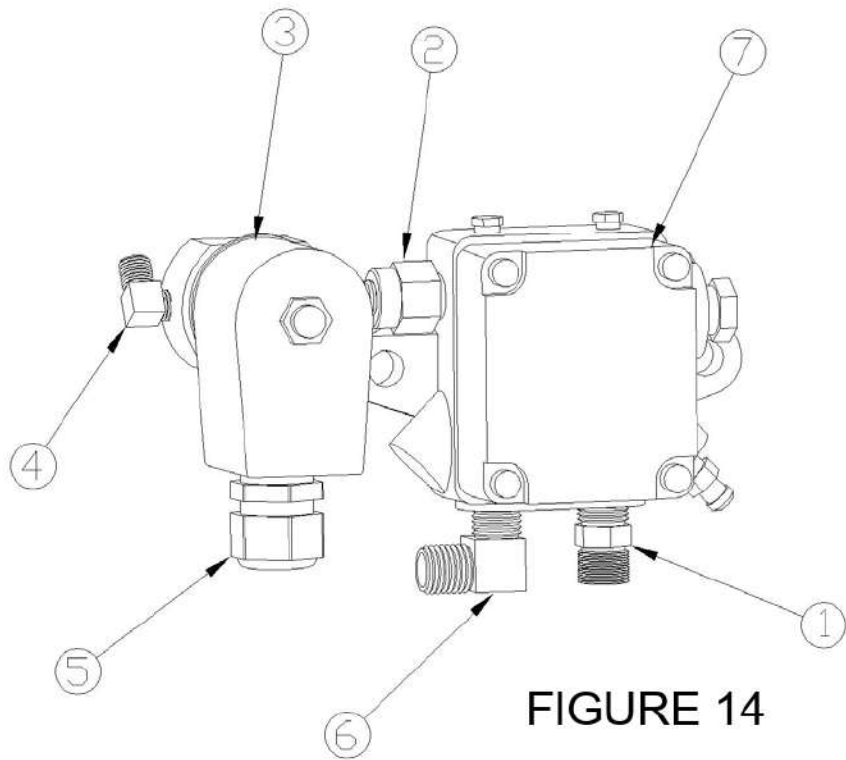

FIGURE 1

FIGURE 2

FIGURE 3

FIGURE 6

FIGURE 7

FIGURE 10

FIGURE 12

FIGURE 13

FILTER, FUEL OIL AY
 PART NO. C49060
 FIGURE 17

9	2	62641-3	ELBOW, 1/4MP-3/8T, PLASTIC
8	4	157728	SCREW, 1/4-20 x 5/8 TRCR
7	4	121753	WASHER, LOCK, 1/4"
6	4	120392	WASHER, FLAT 1/4"
5	1	45032-5	FILTER ELEMENT (YARN)
4	1	49080	PLATE AY, FILTER MTG
2	1	45032-3	CAP (REIN.POLYPROP)
1	1	45032-2	BODY (REIN.POLYPROP)
ITEM	QTY	PART NO.	DESCRIPTION