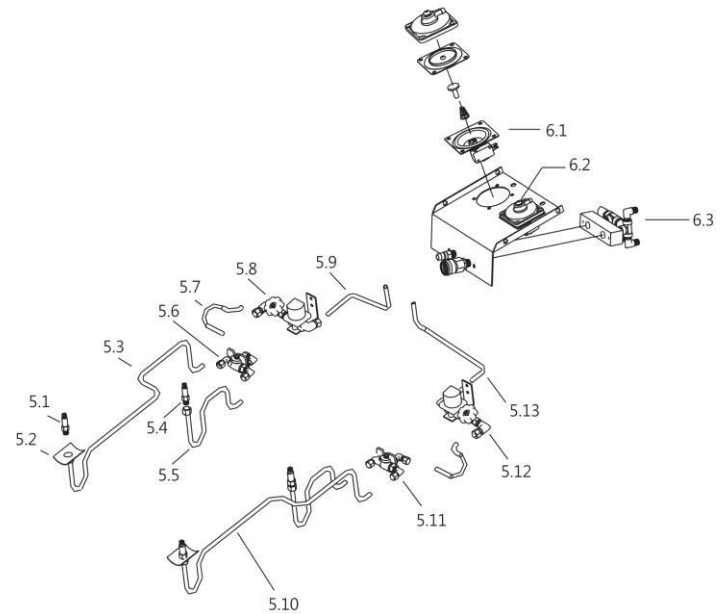

PARTS LIST AND PRICE

Unit: USD

1. Fogging tube

1.1	Fogging tube	400101
1.2	Net grip	400102
1.3	Safety net	400103
1.4	Protection net	400104
1.5	2 ND cooling tube	100103
1.6	1 st cooling tube	400105
1.7	Resonator(SS400FU)	400106
	Resonator(SS400F)	400107
1.8	Gasket	100110

2. Starting parts

2.1	Start motor	100503
2.2	Pressure room(R)	400201
2.3	Pressure room(L)	400202
2.4	Gasket	400203
2.5	Pressure regulator(R)	400204
2.6	Pressure regulator(L)	400205
3.1	Terminal board	400301
3.2	Board plate	400302
3.3	Ignition coil	100701
3.4	Ignition plug cap	100702
3.5	Ignition plug	100703
3.6	Terminal connector	400303
3.7	Control box	400304

3. Body and Frame

4.1	Body frame	400401
4.2	Front cover	400402
4.3	Switch plate	400403
4.4	Upper cover	400404
4.5	Pressure room plate	400405
4.6	Rear cover	400406
4.7	Main body(L)	400407
4.8	Main body(R)	400408
4.9	Chemical tank	400409

4. Chemical flow

5.1	Water fogging nozzle	400501
5.2	Nozzle plate	400502
5.3	Water fogging pipe(R)	400503
5.4	Oil fogging nozzle	400504
5.5	Oil fogging pipe	400505
5.6	Water fogging valve(R)	400506
5.7	Connecting pipe	400507
5.8	Chemical sol valve(R)	400508
5.9	Valve pipe(R)	400509
5.10	Water fogging pipe(L)	400510
5.11	Water fogging valve(L)	400511
5.12	Chemical sol valve(L)	400512
5.13	Valve pipe(L)	400513
6.1	Pressure switch	400601
6.2	Switch plate	400602
6.3	Chemical connector	400603