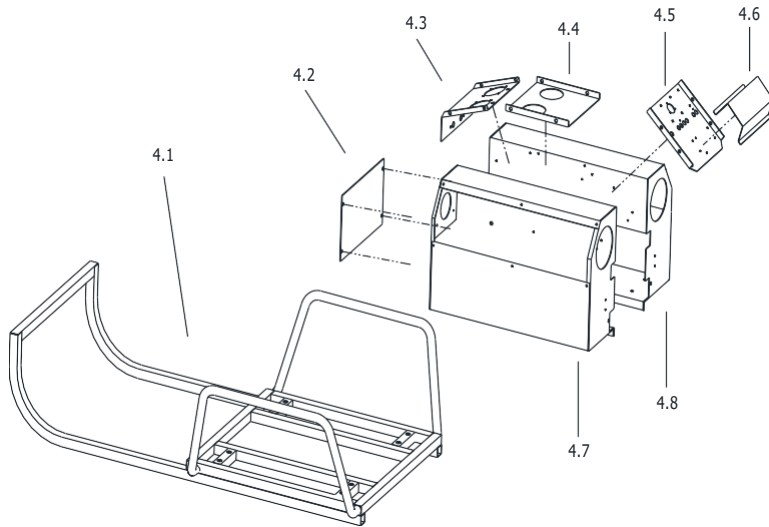

3. Body and Frame

4.1	Body frame	400401
4.2	Front cover	400402
4.3	Switch plate	400403
4.4	Upper cover	400404
4.5	Pressure room plate	400405
4.6	Rear cover	400406
4.7	Main body(L)	400407
4.8	Main body(R)	400408
4.9	Chemical tank	400409