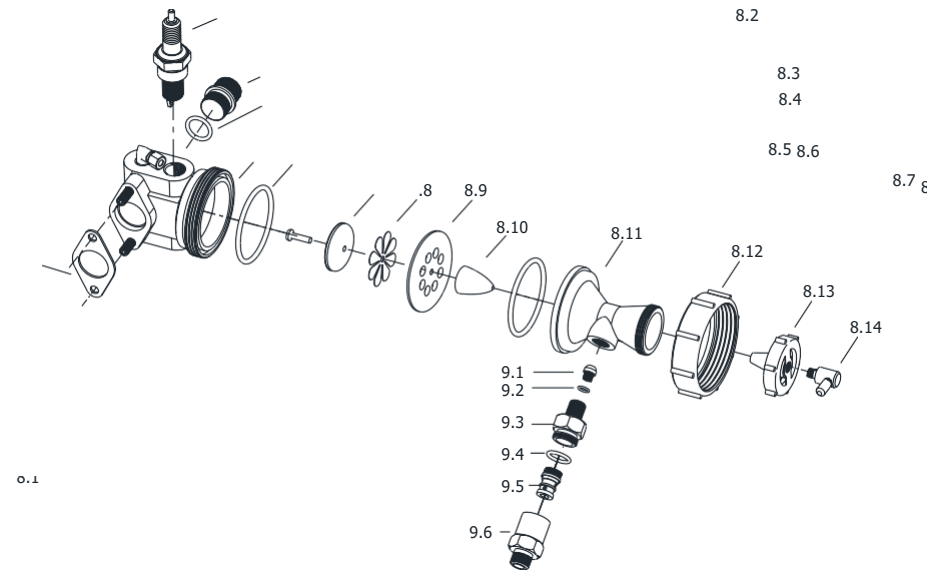

4. Chemical flow

5.1	Water fogging nozzle	400501
5.2	Nozzle plate	400502
5.3	Water fogging pipe(R)	400503
5.4	Oil fogging nozzle	400504
5.5	Oil fogging pipe	400505
5.6	Water fogging valve(R)	400506
5.7	Connecting pipe	400507
5.8	Chemical sol valve(R)	400508
5.9	Valve pipe(R)	400509
5.10	Water fogging pipe(L)	400510
5.11	Water fogging valve(L)	400511
5.12	Chemical sol valve(L)	400512
5.13	Valve pipe(L)	400513
6.1	Pressure switch	400601
6.2	Switch plate	400602
6.3	Chemical connector	400603

5. Fuel parts

7.1	Fuel tank cap	400701
7.2	Fuel tank packing	400702
7.3	Fuel tank(L)	400703
7.4	Valve plate	400704
7.5	Fuel sol valve(L)	400705
7.6	Fuel tank(R)	400706
7.7	Fuel sol valve(R)	400707
10.1	Fuel nozzle	401001

6. Engine

8.1	Gasket	100110
8.2	Ignition plug	100703
8.3	Engine back cap	100814
8.4	O ring	100815
8.5	Lower engine	100812
8.6	O ring	100805
8.7	Bolster	100809
8.8	Petal valve	100808
8.9	Valve plate	100807

8.10	Air jet start	100806
8.11	Upper engine	100804
8.12	Engine nut	100803
8.13	Air nozzle	100819
8.14	Air nipple	100818

6. Engine

9.1	Nozzle tip	100901
9.2	O ring	100902
9.3	Nozzle case	100903
9.4	O ring	100904
9.5	Filter	100905
9.6	Filter case	100906