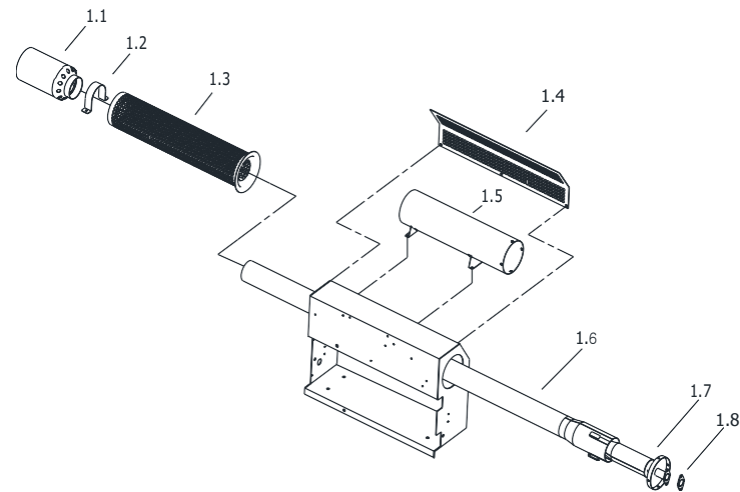

PARTS LIST AND PRICE

Unit: USD

1. Fogging tube

1.1	Fogging tube	400101
1.2	Net grip	400102
1.3	Safety net	400103
1.4	Protection net	400104
1.5	2 ND cooling tube	100103
1.6	1 st cooling tube	400105
1.7	Resonator(SS400FU)	400106
	Resonator(SS400F)	400107
1.8	Gasket	100110

2. Starting parts

2.1	Start motor	100503
2.2	Pressure room(R)	400201
2.3	Pressure room(L)	400202
2.4	Gasket	400203
2.5	Pressure regulator(R)	400204
2.6	Pressure regulator(L)	400205
3.1	Terminal board	400301
3.2	Board plate	400302
3.3	Ignition coil	100701
3.4	Ignition plug cap	100702
3.5	Ignition plug	100703
3.6	Terminal connector	400303
3.7	Control box	400304

3. Body and Frame

4.1	Body frame	400401
4.2	Front cover	400402
4.3	Switch plate	400403
4.4	Upper cover	400404
4.5	Pressure room plate	400405
4.6	Rear cover	400406
4.7	Main body(L)	400407
4.8	Main body(R)	400408
4.9	Chemical tank	400409