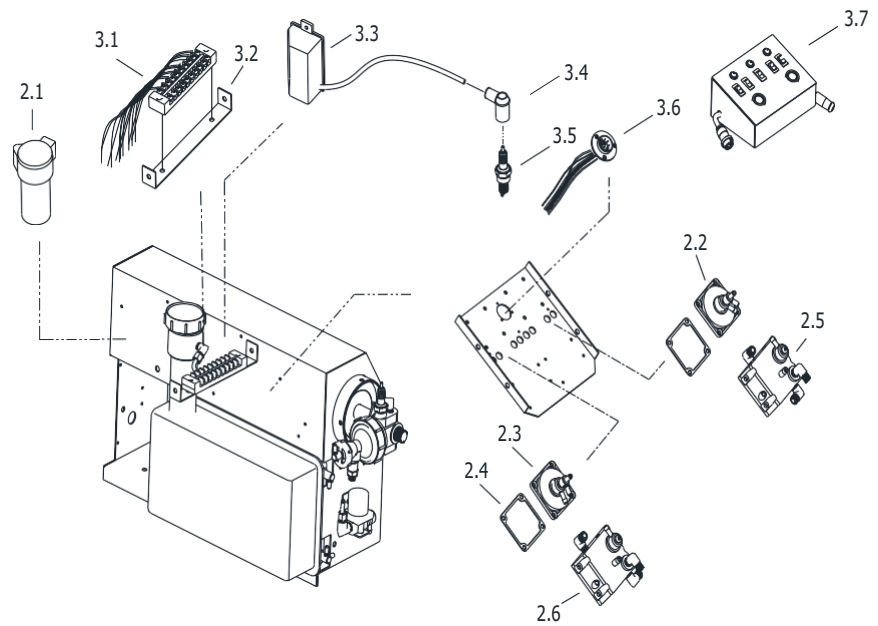

PARTS LIST AND PRICE

Unit: USD

1. Fogging tube

1.1	Fogging tube	400101
1.2	Net grip	400102
1.3	Safety net	400103
1.4	Protection net	400104
1.5	2 ND cooling tube	100103
1.6	1 st cooling tube	400105
1.7	Resonator(SS400FU)	400106
	Resonator(SS400F)	400107
1.8	Gasket	100110

2. Starting parts

2.1	Start motor	100503
2.2	Pressure room(R)	400201
2.3	Pressure room(L)	400202
2.4	Gasket	400203
2.5	Pressure regulator(R)	400204
2.6	Pressure regulator(L)	400205
3.1	Terminal board	400301
3.2	Board plate	400302
3.3	Ignition coil	100701
3.4	Ignition plug cap	100702
3.5	Ignition plug	100703
3.6	Terminal connector	400303
3.7	Control box	400304

3. Body and Frame

4.1	Body frame	400401
4.2	Front cover	400402
4.3	Switch plate	400403
4.4	Upper cover	400404
4.5	Pressure room plate	400405
4.6	Rear cover	400406
4.7	Main body(L)	400407
4.8	Main body(R)	400408
4.9	Chemical tank	400409

6. Engine

8.1	Gasket	100110
8.2	Ignition plug	100703
8.3	Engine back cap	100814
8.4	O ring	100815
8.5	Lower engine	100812
8.6	O ring	100805
8.7	Bolster	100809
8.8	Petal valve	100808
8.9	Valve plate	100807