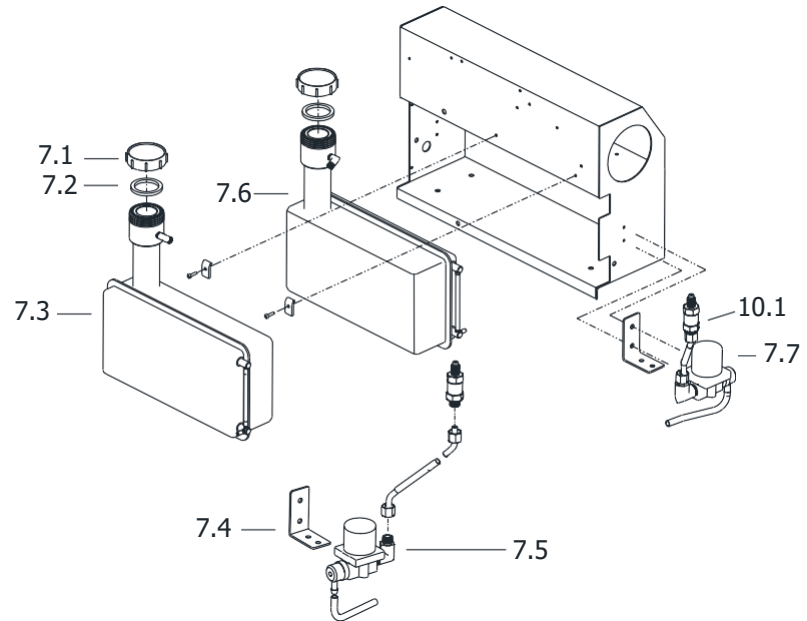

5. Fuel parts

7.1	Fuel tank cap	400701
7.2	Fuel tank packing	400702
7.3	Fuel tank(L)	400703
7.4	Valve plate	400704
7.5	Fuel sol valve(L)	400705
7.6	Fuel tank(R)	400706
7.7	Fuel sol valve(R)	400707
10.1	Fuel nozzle	401001