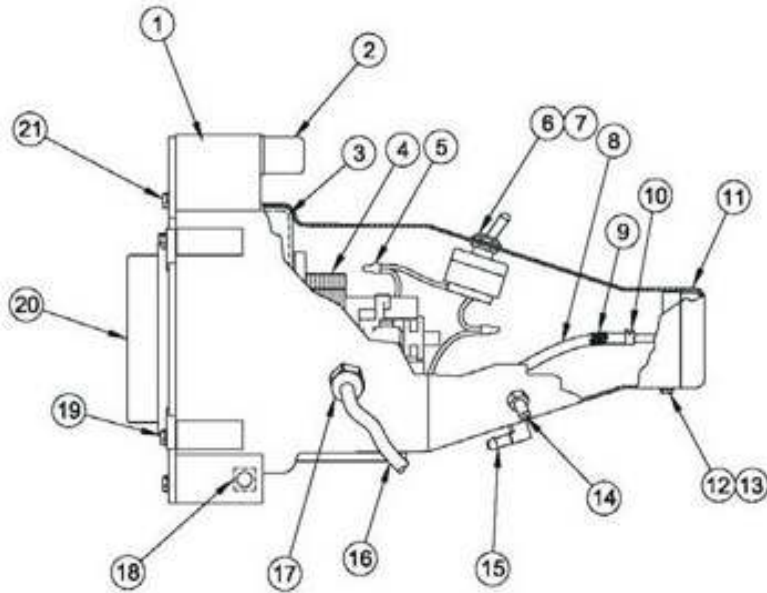

TORNADO

Spare Parts Diagram

CURTIS DYNA-FOG[®] Ltd. TORNADO™
BLOWER HOUSING

CURTIS DYNA-FOG[®] Ltd. TORNADO™
FORMULATION CONTROL AY P/N 62399