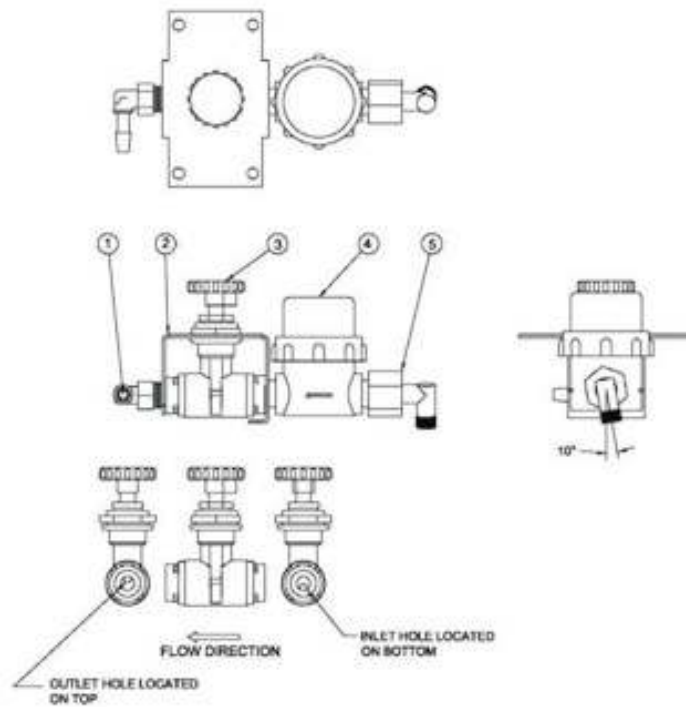

TORNADO

Spare Parts Diagram

CURTIS DYNA-FOG[®] Ltd. TORNADO™
BLOWER HOUSING

CURTIS DYNA-FOG[®] Ltd. TORNADO™
FORMULATION CONTROL AY P/N 62399