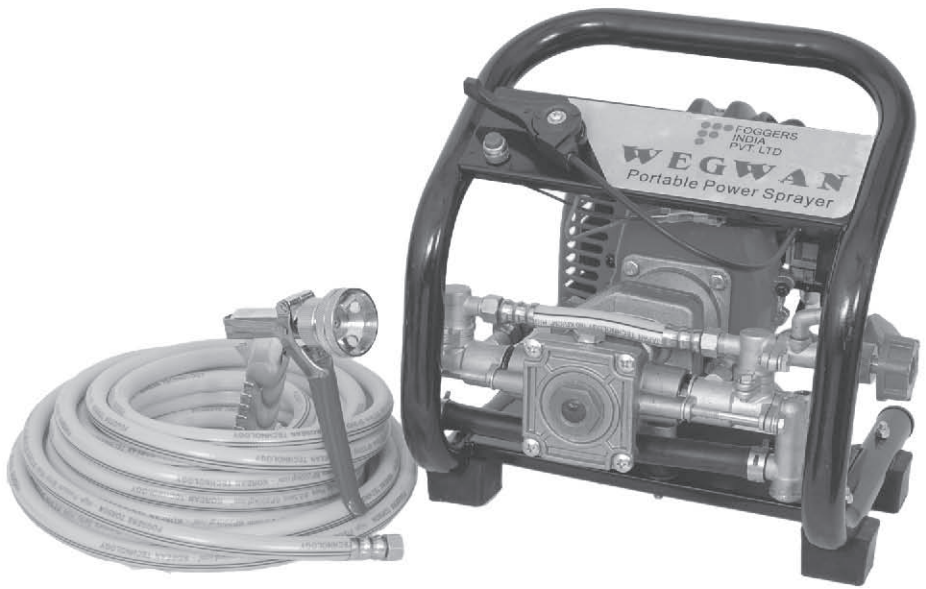

WEGWAN

ENGINE

WEGWAN ENGINE SPARE PART LIST

Dia No	Code	Part Description
1	SPAS-001800-13-2011	WG-Screw-1-2011
2	SPAS-001800-13-2011	WG-Cleaner Outside Cover-2-2011
3	SPAS-001800-13-2011	WG-Filter-3-2011
4	SPAS-001800-13-2011	WG-Screw Assy M5X55-4-2011
5	SPAS-001800-13-2011	WG-Cleaner Inside Cover-5-2011
6	SPAS-001800-13-2011	WG-Screw ST4X10-6-2011
7	SPAS-001800-13-2011	WG-Choke-7-2011
8	SPAS-001800-13-2011	WG-Choke Handle-8-2011
9	SPAS-001800-13-2011	WG-Carburetor-9-2011
10	SPAS-001800-13-2011	WG-Gasket, Carburetor Slide-10-2011
11	SPAS-001800-13-2011	WG-Screw Assy M5X20-11-2011
12	SPAS-001800-13-2011	WG-Inlet Manifold-12-2011
13	SPAS-001800-13-2011	WG-Washer, Cylinder Side-13-2011
14	SPAS-001800-13-2011	WG-Pin B3X10-14-2011
15	SPAS-001800-13-2011	WG-Screw Assy M4X16-15-2011
16	SPAS-001800-13-2011	WG-Fan Cover-16-2011
17	SPAS-001800-2011	WG-Clutch Stop Screw-17-2011
18	SPAS-001800-2011	WG-Washer-18-2011
19	SPAS-001800-2011	WG-Clutch Assy-19-2011
20	SPAS-001800-2011	WG-Clutch-20-2011
21	SPAS-001800-2011	WG-Spring, Clutch-21-2011
22	SPAS-001800-2011	WG-Washer 6X15X1-22-2011
23	SPAS-001800-2011	WG-Nut M8X1-23-2011
24	SPAS-001800-2011	WG-Stop Cord Comp.-24-2011
25	SPAS-001800-2011	WG-Primary Cord Grommet-25-2011
26	SPAS-001800-2011	WG-Magneto Stator-26-2011
27	SPAS-001800-2011	WG-Magneto Rotor-27-2011
28	SPAS-001800-2011	WG-Screw M5X25-28-2011
29	SPAS-001800-2011	WG-Washer 5-29-2011
30	SPAS-001800-2011	WG-Washer 5-30-2011
31	SPAS-001800-2011	WG-Front Half Crankcase-31-2011
32	SPAS-001800-2011	WG-Guide Plate-32-2011
33	SPAS-001800-2011	WG-Gasket, Crankcase-33-2011
34	SPAS-001800-2011	WG-Oil Seal 12X22X7-34-2011
35	SPAS-001800-2011	WG-Ball Bearing 6001/P5-35-2011
36	SPAS-001800-2011	WG-Crankshaft Comp.-36-2011
37	SPAS-001800-2011	WG-Rear Half Crankcase-37-2011
38	SPAS-001800-2011	WG-Starter Pully Assy-38-2011
39	SPAS-001800-2011	WG-Starter Pully-39-2011
40	SPAS-001800-2011	WG-Starter Pawl Spring-40-2011
41	SPAS-001800-2011	WG-Starter Pawl-41-2011
42	SPAS-001800-2011	WG-Starter-42-2011
43	SPAS-001800-2011	WG-Screw Assy M5X14-43-2011
44	SPAS-001800-2011	WG-Plug Cover-44-2011
45	SPAS-001800-2011	WG-Cylinder Cover-45-2011
46	SPAS-001800-2011	WG-Screw Assy M4X12-46-2011
47	SPAS-001800-2011	WG-Cover, Plug-47-2011
48	SPAS-001800-2011	WG-Plug-48-2011
49	SPAS-001800-2011	WG-Screw M5X20-49-2011
50	SPAS-001800-2011	WG-Gasket, Muffler-50-2011
51	SPAS-001800-2011	WG-Muffler-51-2011
52	SPAS-001800-2011	WG-Screw M5X55-52-2011
53	SPAS-001800-2011	WG-Cylinder-53-2011
54	SPAS-001800-2011	WG-Gasket, Cylinder-54-2011
55	SPAS-001800-2011	WG-Ring, Piston-55-2011
56	SPAS-001800-2011	WG-Piston-56-2011
57	SPAS-001800-2011	WG-Key-57-2011
58	SPAS-001800-2011	WG-Stop Ring-58-2011
59	SPAS-001800-2011	WG-Pin, Piston-59-2011
60	SPAS-001800-2011	WG-Needle, Bearing-60-2011